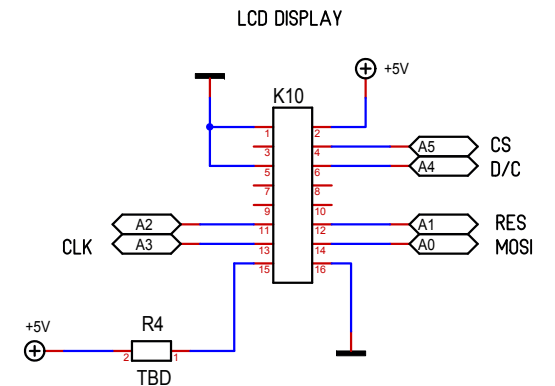

KEYBOARD

RA8875

ROTARY ENCODER WITH SWITCH
 MAYBE THIS ONE :
<http://www.changpuak.ch/electronics/ROTARY-ENCODER.php>

Massstab	101.39%	Alexander C. Frank	Blatt : Arduino DUE
Änderung	14.08.2019 16:07	ETH QUANTUMOPTICS	
Ausgabe	14.08.2019 16:07		
Datei	SPECTRE-IPA-2.T3001		