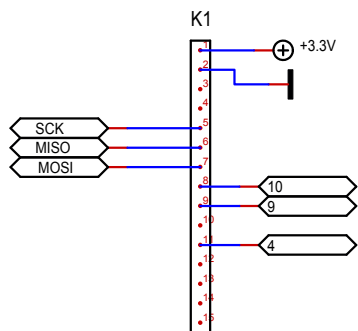

KEYBOARD

RA8875

ROTARY ENCODER WITH SWITCH
 MAYBE THIS ONE :
<http://www.changpuak.ch/electronics/ROTARY-ENCODER.php>

Massstab	101.39%	Alexander C. Frank	Blatt : Arduino DUE
Änderung	14.08.2019 16:07	ETH QUANTUMOPTICS	
Ausgabe	14.08.2019 16:07		
Datei	SPECTRE-IPA-2.T3001		