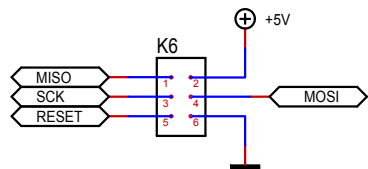

KEYBOARD

RA8875

ROTARY ENCODER WITH SWITCH
 MAYBE THIS ONE :
<http://www.changpuak.ch/electronics/ROTARY-ENCODER.php>

Massstab	101.39%	Alexander C. Frank	Blatt : Arduino DUE
Änderung	14.08.2019 16:07	ETH QUANTUMOPTICS	
Ausgabe	14.08.2019 16:07		
Datei	SPECTRE-IPA-2.T3001		