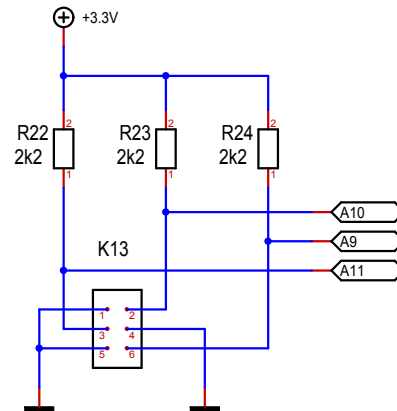

KEYBOARD

RA8875

ROTARY ENCODER WITH SWITCH
 MAYBE THIS ONE :
<http://www.changpuak.ch/electronics/ROTARY-ENCODER.php>

Massstab	101.39%	Alexander C. Frank	Blatt : Arduino DUE
Änderung	14.08.2019 16:07	ETH QUANTUMOPTICS	
Ausgabe	14.08.2019 16:07		
Datei	SPECTRE-IPA-2.T3001		