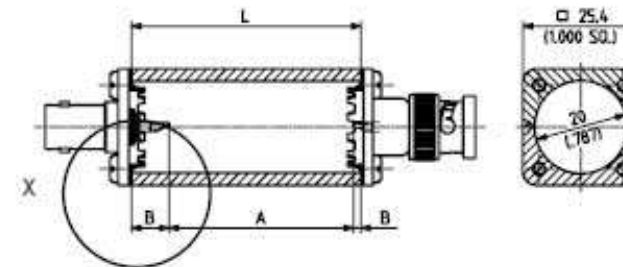

Component container "Sucobox"

The HUBER+SUHNER "Sucobox" is a versatile component container with coaxial input and output connectors or cable entries.

Sucobox

The basic element consists of two similar container parts, two soldering plates for easy soldering of the earthing and 8 tightening screws.

B

Distance between pin end and soldering plate

HUBER+SUHNER type	Item no.	Description	Length L	Material	Packaging
66_CB-35-0-1/--_E	22541510	basic element	35.0 mm/1.38 in	aluminium, anodised, blue	single
66_CB-50-0-1/--_E	22541514	basic element	50.0 mm/1.97 in	aluminium, anodised, blue	single
72_Z-0-0-5/--_OH	22543035	soldering plate, separate	—	brass, silver plated	bulk 100 pcs.
73_Z-0-0-9/--_H	22543056	shielding plate, separate	—	brass, silver plated	bulk 100 pcs.