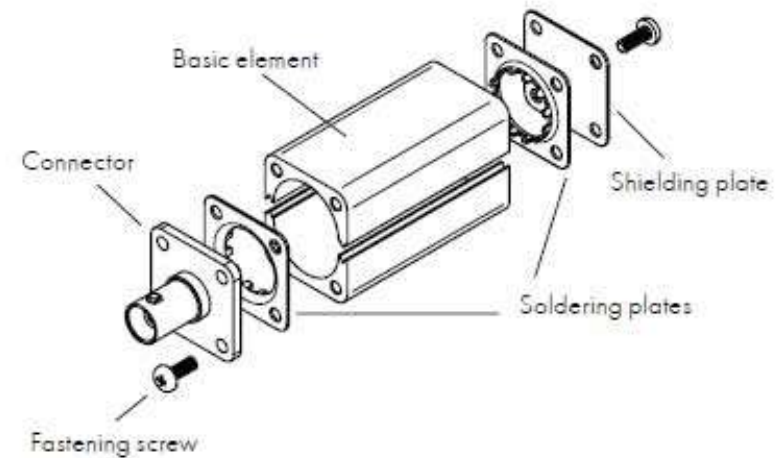

Component container "Sucobox"

The HUBER+SUHNER "Sucobox" is a versatile component container with coaxial input and output connectors or cable entries.

Sucobox

The basic element consists of two similar container parts, two soldering plates for easy soldering of the earthing and 8 tightening screws.

B

Distance between pin end and soldering plate

HUBER+SUHNER type	Item no.	Description	Length L	Material	Packaging
66_CB-35-0-1/--_E	22541510	basic element	35.0 mm/1.38 in	aluminium, anodised, blue	single
66_CB-50-0-1/--_E	22541514	basic element	50.0 mm/1.97 in	aluminium, anodised, blue	single
72_Z-0-0-5/--_OH	22543035	soldering plate, separate	—	brass, silver plated	bulk 100 pcs.
73_Z-0-0-9/--_H	22543056	shielding plate, separate	—	brass, silver plated	bulk 100 pcs.