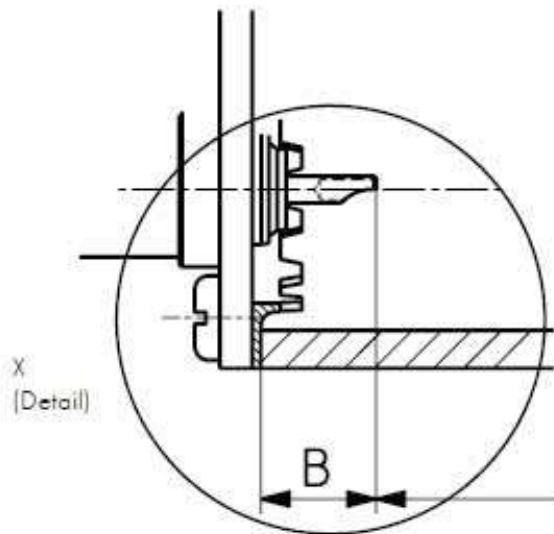

Component container "Sucobox"

The HUBER+SUHNER "Sucobox" is a versatile component container with coaxial input and output connectors or cable entries.

Sucobox

The basic element consists of two similar container parts, two soldering plates for easy soldering of the earthing and 8 tightening screws.

B

Distance between pin end and soldering plate

HUBER+SUHNER type	Item no.	Description	Length L	Material	Packaging
66_CB-35-0-1/--_E	22541510	basic element	35.0 mm/1.38 in	aluminium, anodised, blue	single
66_CB-50-0-1/--_E	22541514	basic element	50.0 mm/1.97 in	aluminium, anodised, blue	single
72_Z-0-0-5/--_OH	22543035	soldering plate, separate	—	brass, silver plated	bulk 100 pcs.
73_Z-0-0-9/--_H	22543056	shielding plate, separate	—	brass, silver plated	bulk 100 pcs.