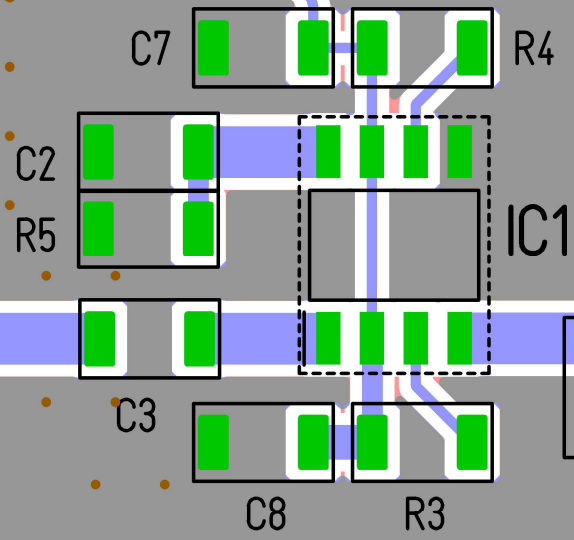

ETH zürich
QUANTUMOPTICS

JLCPCBJLCPCBJLCPCB

SUPPLY
8-20V

INPUT

OUTPUT

RF-TOOLS/Prescaler-12093/G3-MC12093.T3001