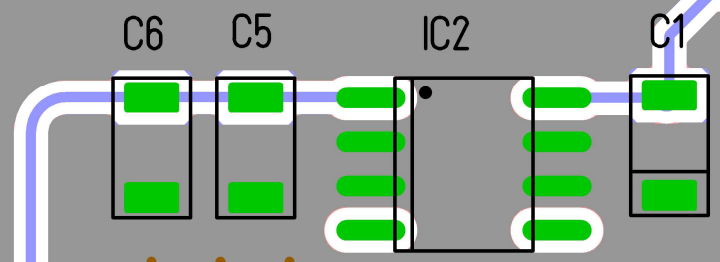

ETH zürich
QUANTUMOPTICS

JLCPCBJLCPCBJLCPCB

SUPPLY
8-20V

INPUT

OUTPUT

RF-TOOLS/Prescaler-12093/G3-MC12093.T3001