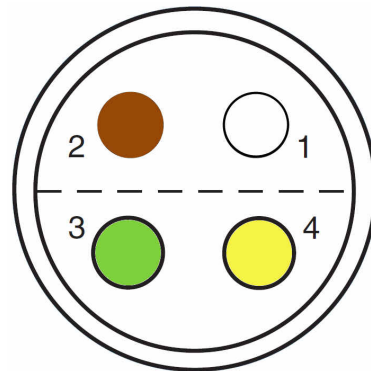

Belegung beidseitig gleich(1:1):

This document is our property and copyright subsists thereon. Without our written permission, it may not be copied, disclosed or otherwise divulged or made available to third parties, or be used as a basis for production or manufacture for others than us. Offenders will be prosecuted.
LEMO Verkauf AG, Switzerland 2015

Product: LCH.FGZ0S304002M.A

Description: Beidseitig konfektioniertes Kabel mit Stecker S-Serie

Drawing: K-DRW LCH.FGZ0S304002M.A 2020-02-07

Page: 1

Sign: ANBU 2020-02-07