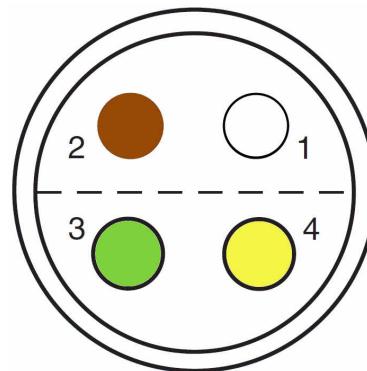

Belegung beidseitig gleich(1:1):

This document is our property and copyright subsists thereon. Without our written permission, it may not be copied, disclosed or otherwise divulged or made available to third parties, or be used as a basis for production or manufacture for others than us. Offenders will be prosecuted.  
LEMO Verkauf AG, Switzerland 2015

Product: LCH.FGZ0S304004M.A

Description: Beidseitig konfektioniertes Kabel mit Stecker S-Serie

Drawing: K-DRW LCH.FGZ0S304004M.A 2020.02-07

Page: 1

Sign: ANBU 2020.02-07