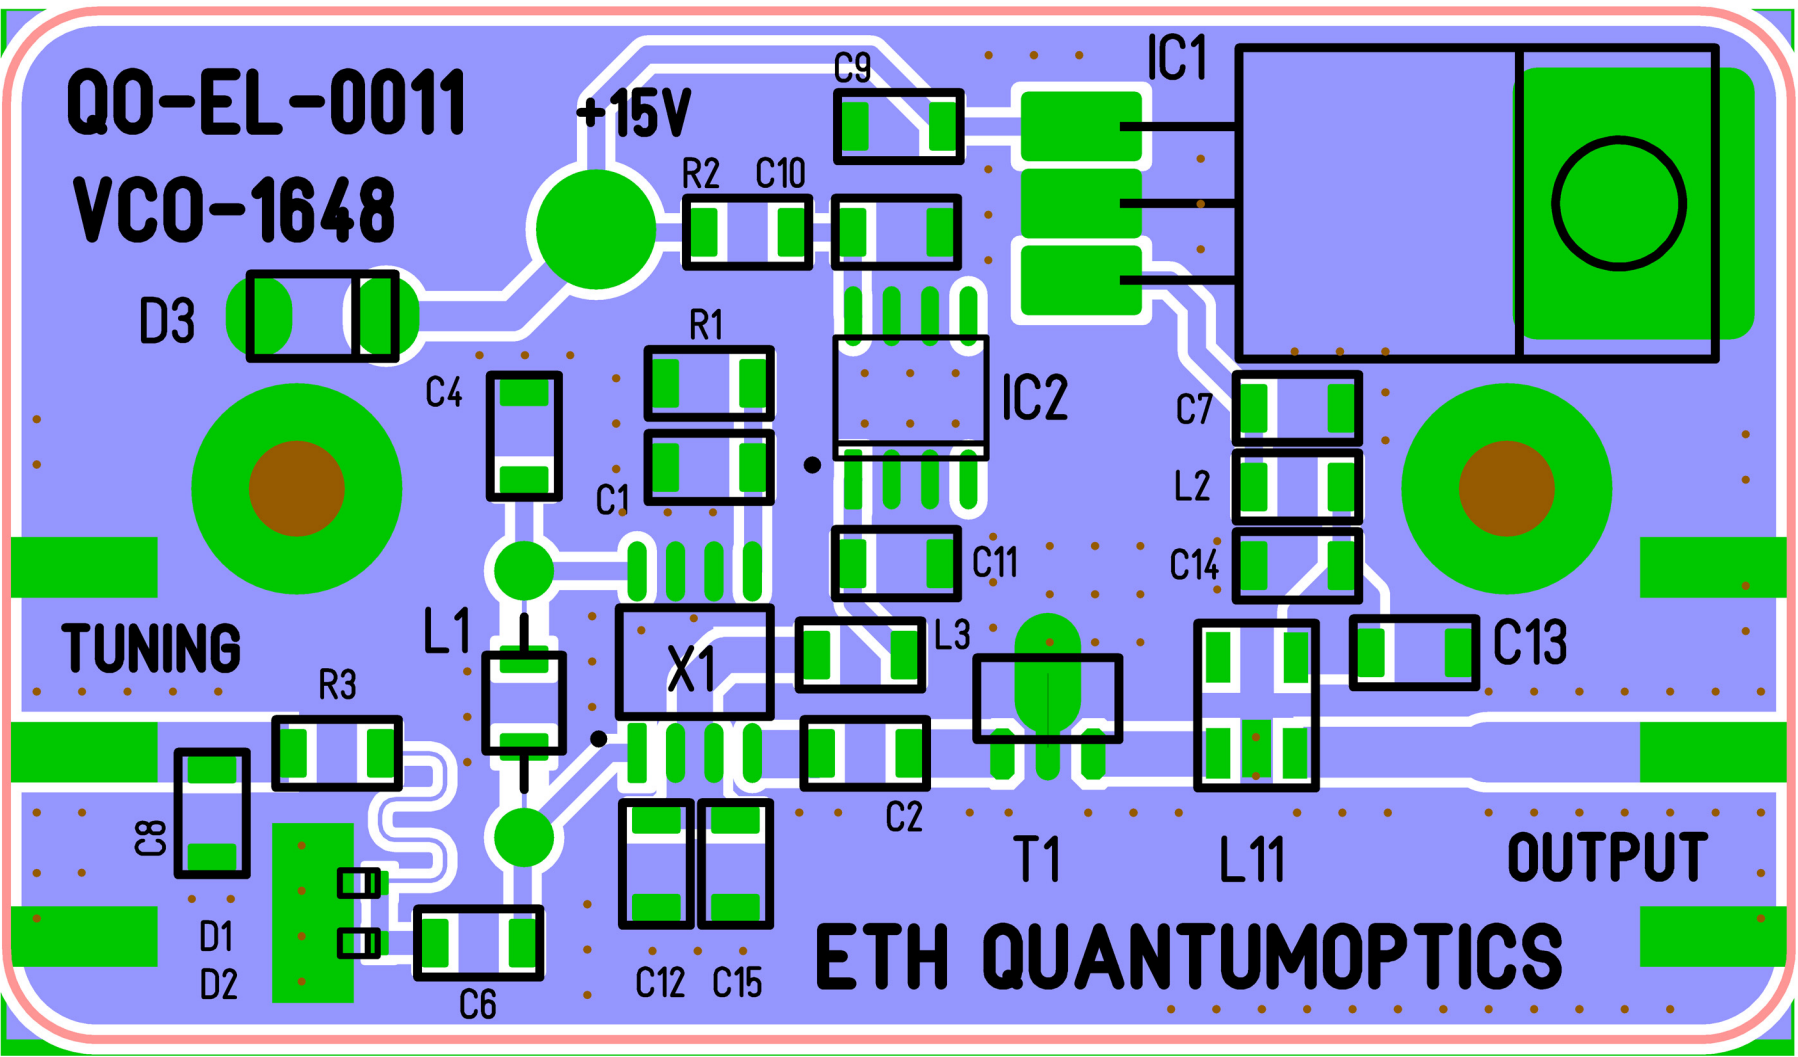

QO-EL-0011

VCO-1648

TUNING

OUTPUT

ETH QUANTUMOPTICS