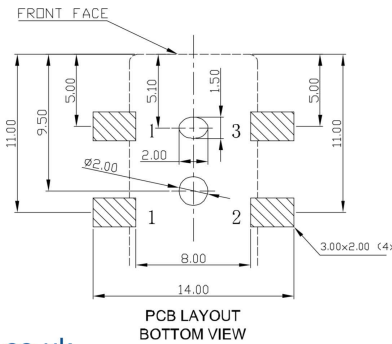

DC-10AS 2.1mm Pin
DC-10BS 2.5mm Pin

Part No. FC68148S
Part No. FC68149S
Add Suffix 'T' for taped.

For further information, contact sales@cliffuk.co.uk

Massstab	101.39%	Alexander C. Frank	Blatt :I/O
Änderung	29.06.2022	05:08	ETH QUANTUMOPTICS
Ausgabe	12.02.2023	18:45	
Datei	PowerfulInterface.T3001		