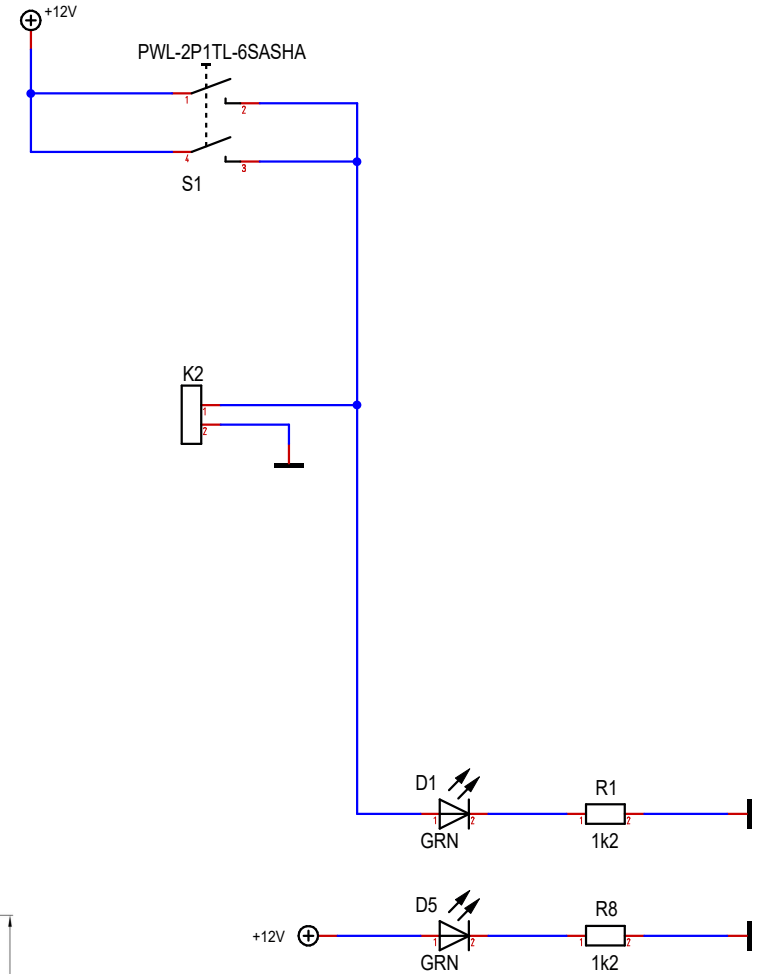

DC-10AS 2.1mm Pin
DC-10BS 2.5mm Pin

Part No. FC68148S
Part No. FC68149S
Add Suffix 'T' for taped.

For further information, contact sales@cliffuk.co.uk

Massstab	101.39%	Alexander C. Frank	Blatt :I/O
Änderung	29.06.2022	05:08	ETH QUANTUMOPTICS
Ausgabe	12.02.2023	18:45	
Datei	PowerfulInterface.T3001		