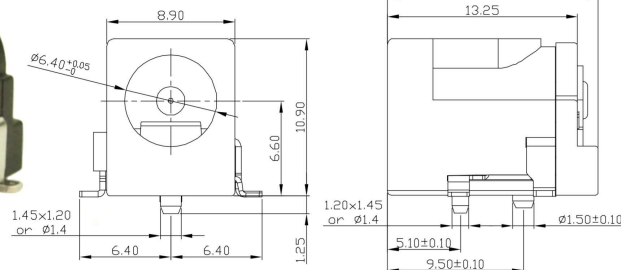

DC-10AS 2.1mm Pin
DC-10BS 2.5mm Pin

Part No. FC68148S
Part No. FC68149S
Add Suffix 'T' for taped.

For further information, contact sales@cliffuk.co.uk

Massstab	101.39%	Alexander C. Frank	Blatt :I/O
Änderung	29.06.2022	05:08	ETH QUANTUMOPTICS
Ausgabe	12.02.2023	18:45	
Datei	PowerfulInterface.T3001		