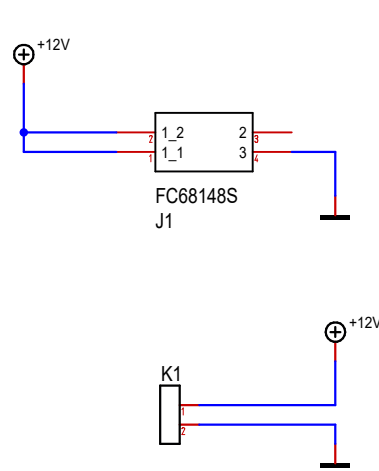

DC-10AS 2.1mm Pin
DC-10BS 2.5mm Pin

Part No. FC68148S
Part No. FC68149S
Add Suffix 'T' for taped.

For further information, contact sales@cliffuk.co.uk

Massstab	101.39%	Alexander C. Frank	Blatt :I/O
Änderung	29.06.2022	05:08	ETH QUANTUMOPTICS
Ausgabe	12.02.2023	18:45	
Datei	PowerfulInterface.T3001		