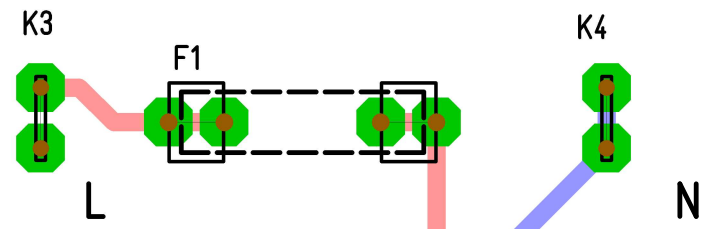

PS1 TML30212

Male Connector on Cable :
 1 = Brown +12V
 3 = Blue -12V
 4 = Black GND